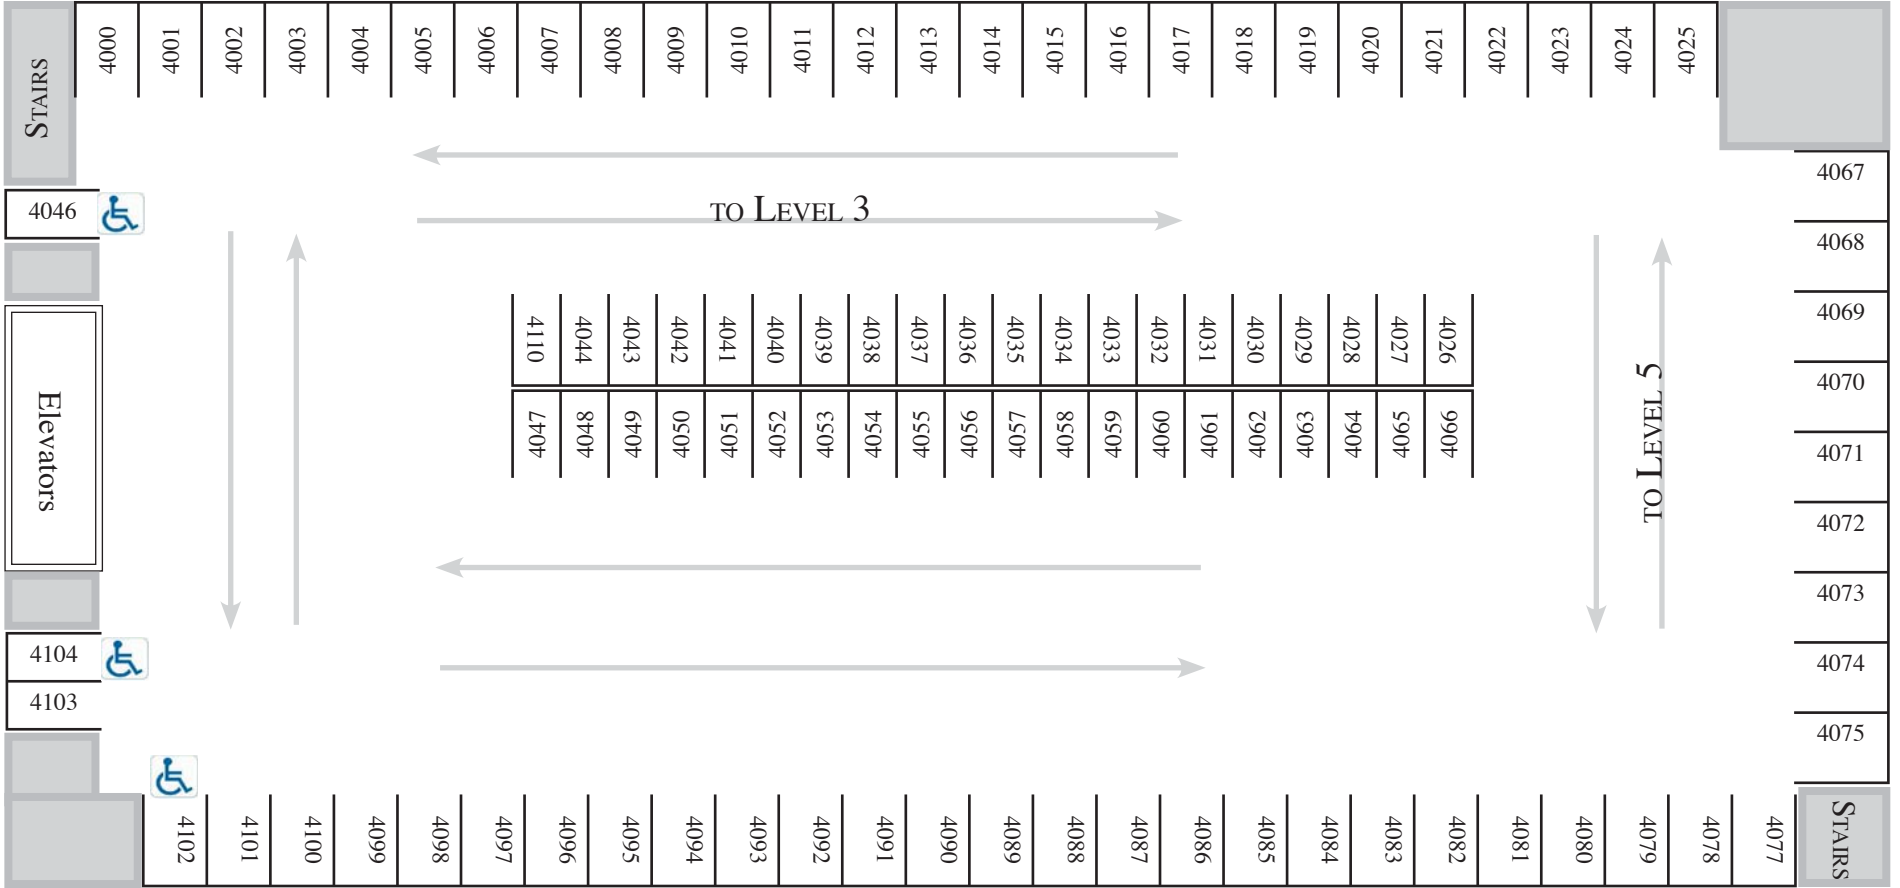

THE CLASSIC CENTER

Parking Deck - Level 5

THE CLASSIC CENTER

Parking Deck - Level 4

THE CLASSIC CENTER

Parking Deck - Level 3

THE CLASSIC CENTER

Parking Deck - Level 1

THE CLASSIC CENTER

Foundry Street Building, Back Lot