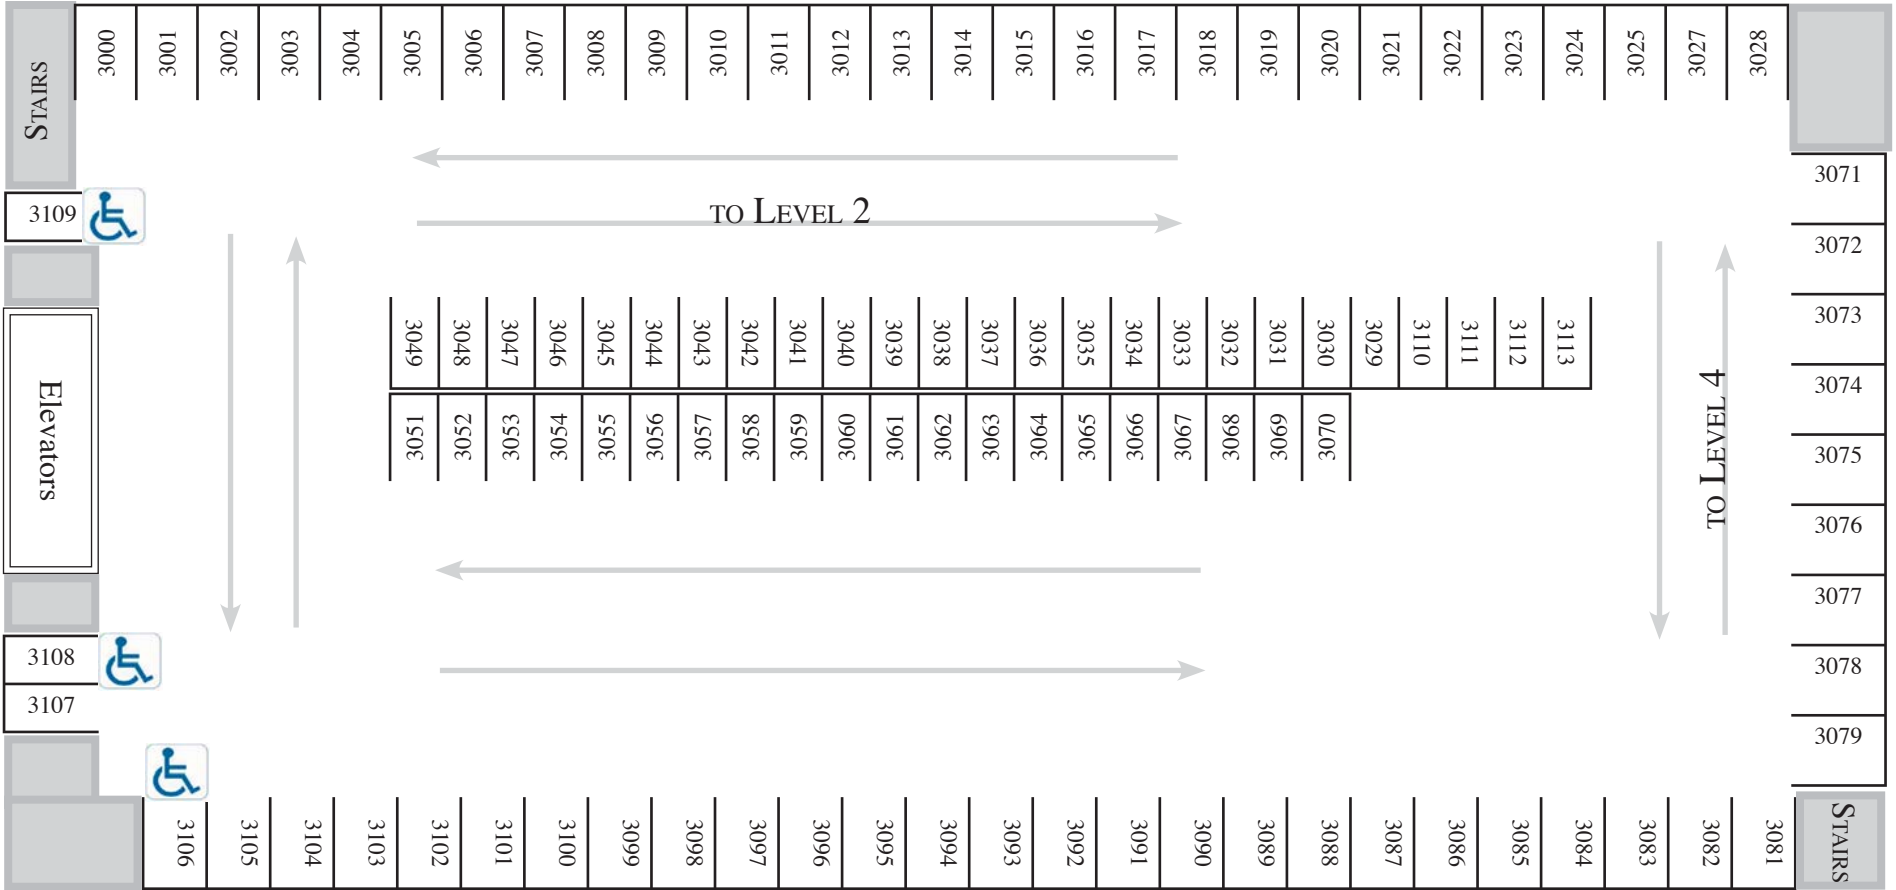

THE CLASSIC CENTER

Parking Deck - Level 5

THE CLASSIC CENTER

Parking Deck - Level 4

THE CLASSIC CENTER

Parking Deck - Level 3

THE CLASSIC CENTER

Parking Deck - Level 1

THE CLASSIC CENTER

Foundry Street Building, Back Lot