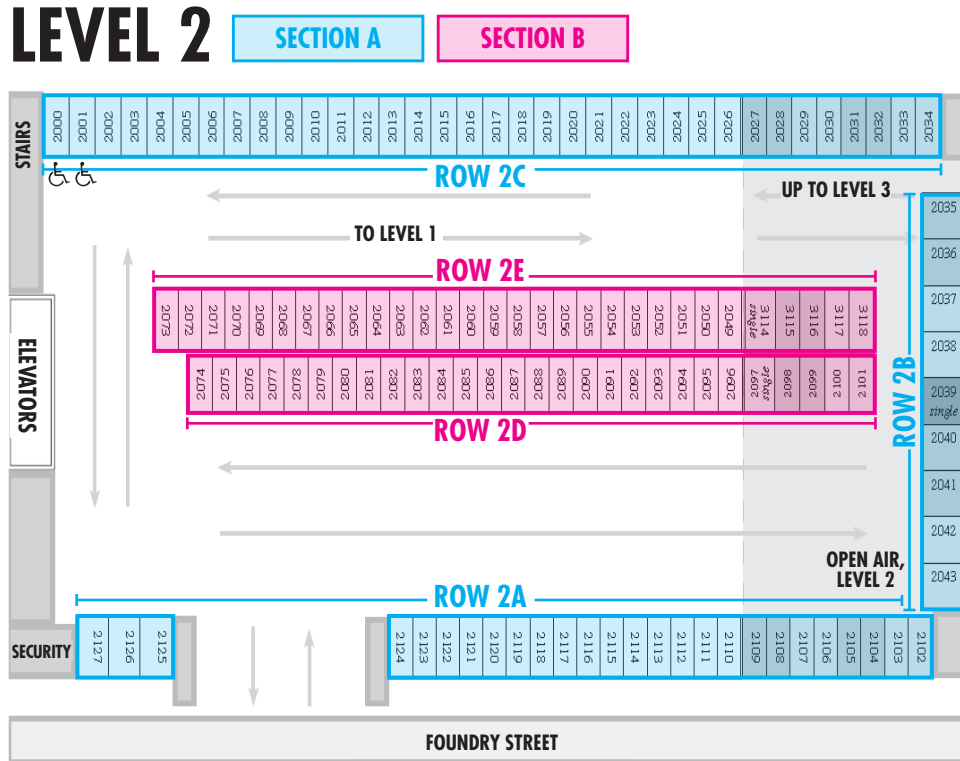

THE CLASSIC CENTER PARKING DECK

LEVEL 5

SECTION A

SECTION B

SECTION C

LEVEL 5

ROW 5A

TO THOMAS STREET

TO LEVEL 5

ROW 5B

LEVEL 4

SECTION A

SECTION B

LEVEL 3

SECTION A

SECTION B