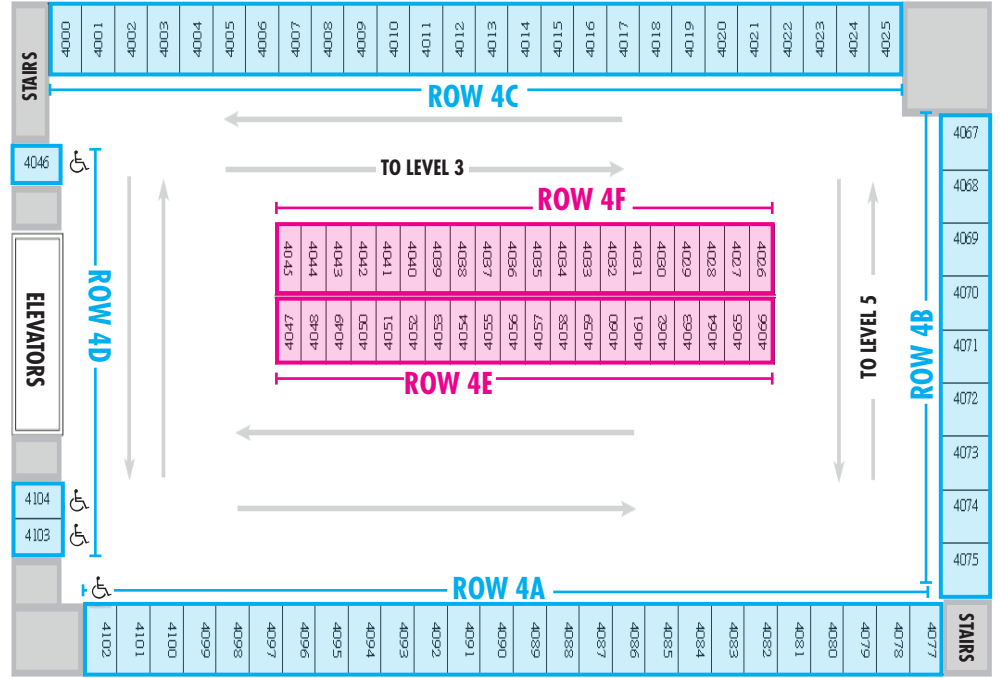

THE CLASSIC CENTER PARKING DECK

LEVEL 5

SECTION A

SECTION B

SECTION C

LEVEL 5

ROW 5A

TO THOMAS STREET

TO LEVEL 5

ROW 5B

LEVEL 4

SECTION A

SECTION B

LEVEL 3

SECTION A

SECTION B