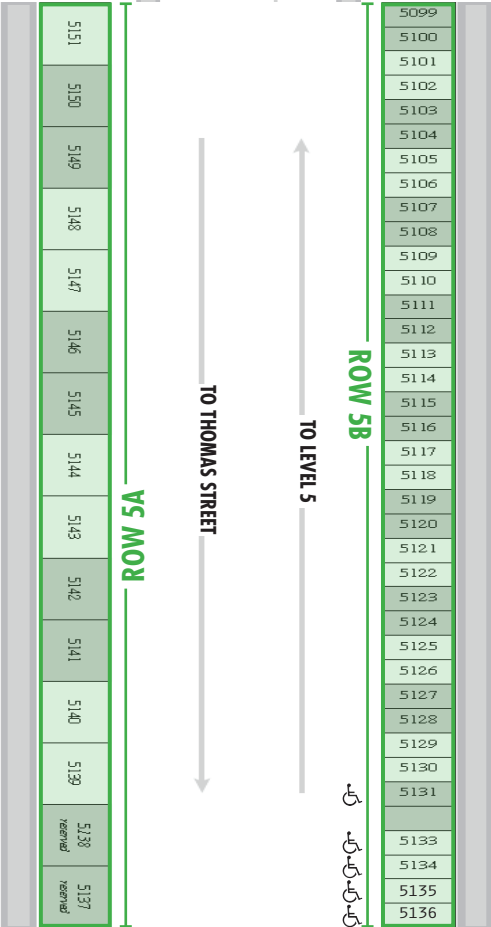

THE CLASSIC CENTER PARKING DECK

LEVEL 5

SECTION A

SECTION B

SECTION C

LEVEL 5

ROW 5A

TO THOMAS STREET

TO LEVEL 5

ROW 5B

LEVEL 4

SECTION A

SECTION B

LEVEL 3

SECTION A

SECTION B