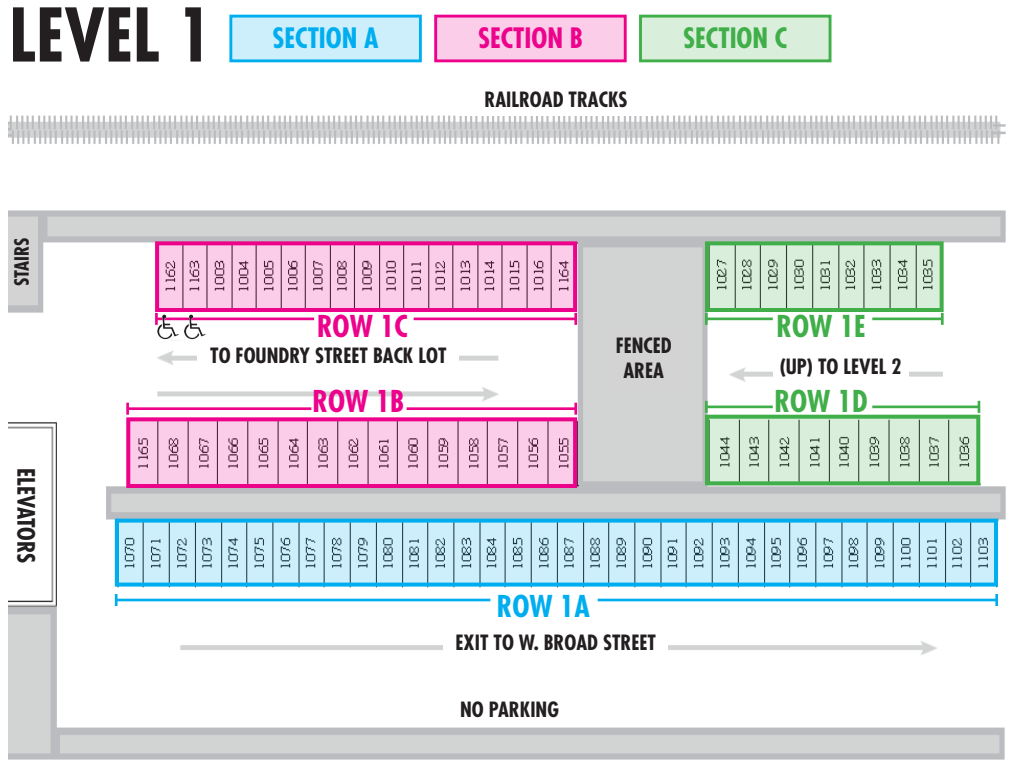

THE CLASSIC CENTER PARKING DECK

LEVEL 5

SECTION A

SECTION B

SECTION C

LEVEL 5

ROW 5A

TO THOMAS STREET

TO LEVEL 5

ROW 5B

LEVEL 4

SECTION A

SECTION B

LEVEL 3

SECTION A

SECTION B